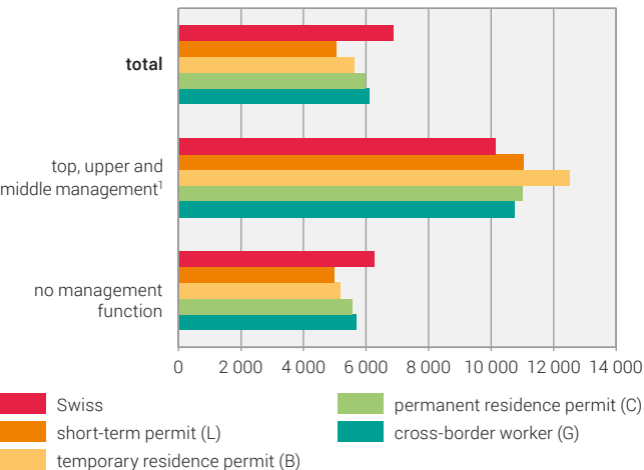

Gross monthly wage, Swiss and foreigners by professional position, 2018

Middle value (median), in Swiss francs – Private and public sectors combined

¹ short-term permit (L): coefficient of variation higher than 5%
(numerical value uncertain in statistical terms)