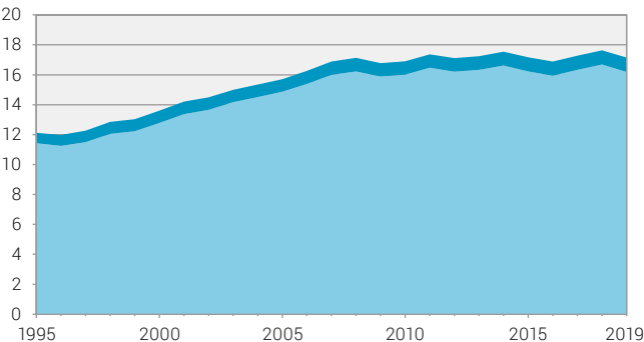

Goods transport by road: performance by type of vehicle

Transport performance, in billion tonne-kilometres

Kilometre performance, in billion vehicle-kilometres

- light vehicles: up to 3.5 tonnes
- heavy vehicles: more than 3.5 tonnes