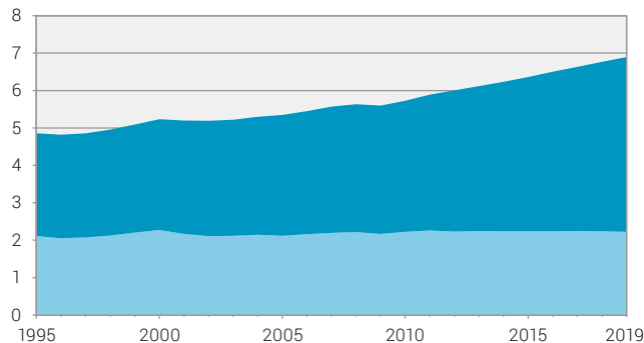

Goods transport by road: performance by type of vehicle

Transport performance, in billion tonne-kilometres

Kilometre performance, in billion vehicle-kilometres

- light vehicles: up to 3.5 tonnes
- heavy vehicles: more than 3.5 tonnes