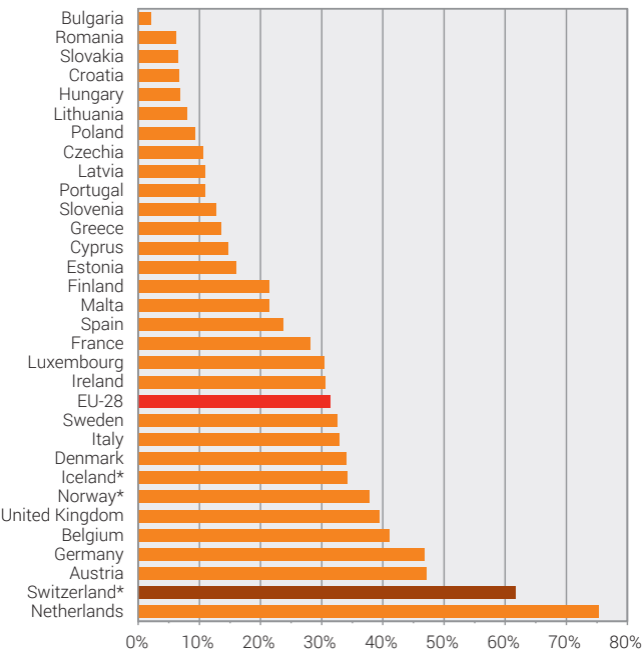

Women employed part-time, 2019

Gender equality in european comparison
(EU and EFTA Member States)

As % of employed women aged 15–64 years

No data available for Liechtenstein.

* EFTA member states are not included in the EU-average.