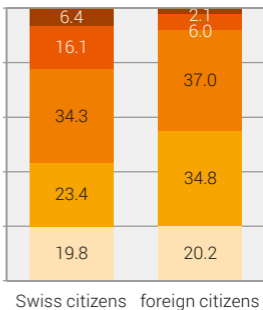

Age distribution of the population, on 31.12.2020

By sex

By citizenship

Age group