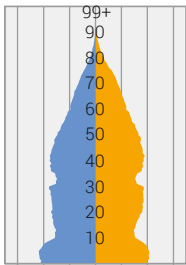

Population pyramid by age and sex

Number of people in 1000

31 December 1900

31 December 1950

31 December 2020

male female