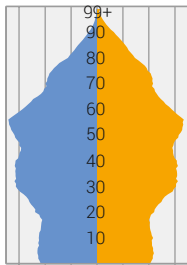

Population pyramid by age and sex

Number of people in 1000

31 December 1900

31 December 1950

31 December 2020

male female