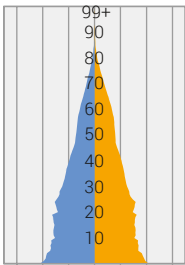

Population pyramid by age and sex

Number of people in 1000

31 December 1900

31 December 1950

31 December 2020

male female