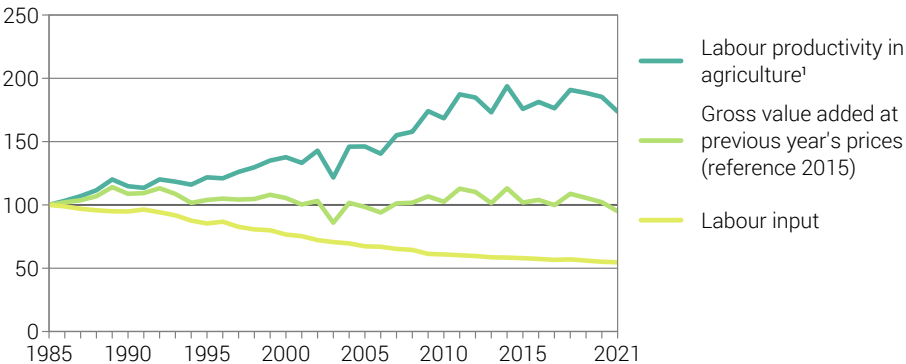

# Labour productivity in agriculture

Index 1985 = 100

<sup>1</sup> Gross value added at previous year's prices (reference 2015) per Annual Work Unit (AWU)  
2019: semi definitive, 2020: provisional, 2021: estimate