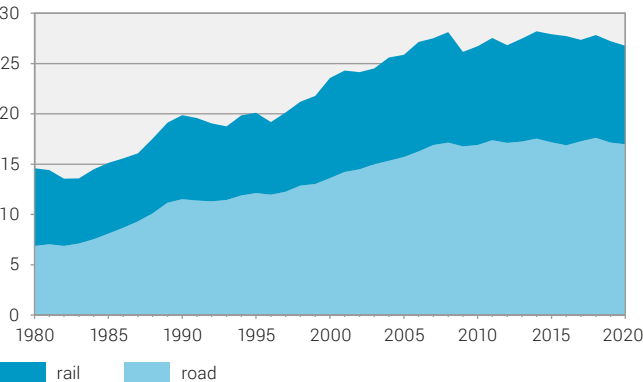

Goods transport performance by road and rail

Billion tonne-kilometres

Road database: domestic and foreign heavy goods vehicles, domestic light goods vehicles
Rail: net tonne-kilometres (not including the tare weight of containers and goods vehicles in combined transport)