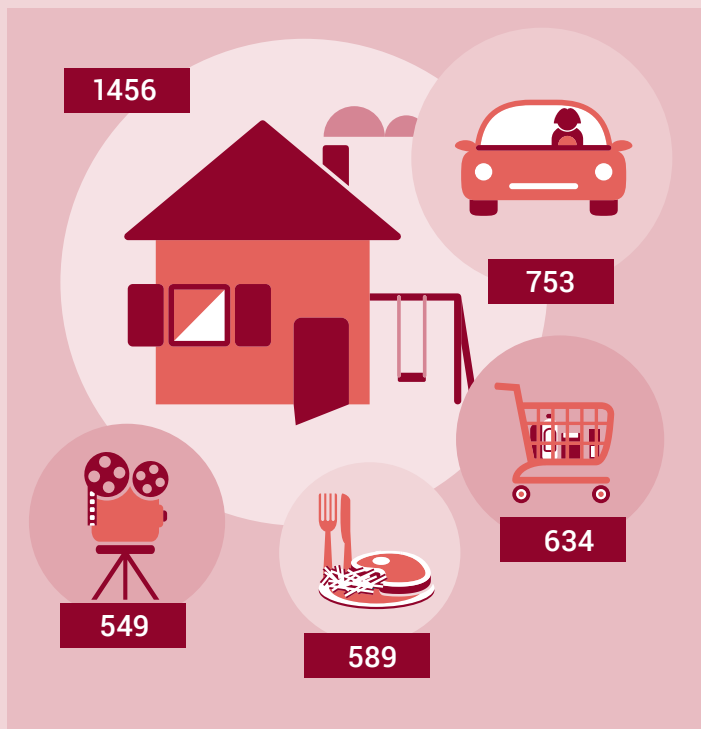

Figures from 2019 unless another year is specified

Satisfaction with current life

8.8%

of the population cannot afford a week's holiday every year

8.7% = 735 000

Persons affected by income poverty

4.2% = 155 000

Employed persons affected by income poverty

Selected household budget items, 2018  
in CHF per month per household

Gender equality: paid employment