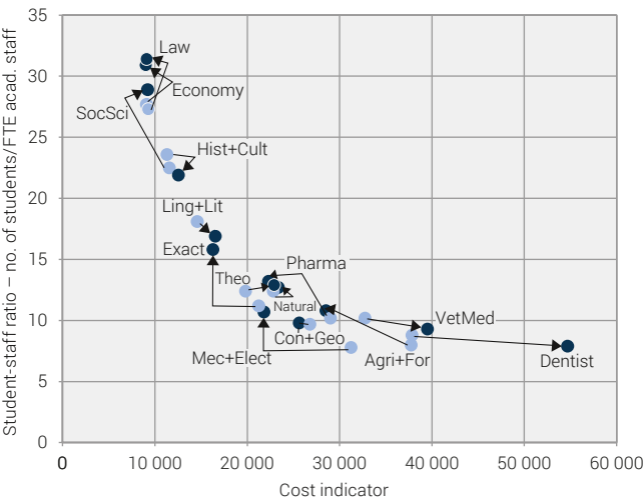

# Fields of studies at UIT: Costs per student and student-to-staff ratio, 2011 and 2020

Annual comparison for basic training curriculum

Theology	Theo	natural sciences	Natural
linguistics and literature	Ling+Lit	dentistry	Dentist
history and cultural studies	Hist+Cult	veterinary medicine	VetMed
social sciences	SocSci	pharmacy	Pharma
economic sciences	Economy	Construction and Geodesy	Con+Geo
Law	Law	Mechanical and electrical engineering	Mec+Elect
exact sciences	Exact	agriculture and forestry	Agri+For

Note: As always, data on medicine and interdisciplinary subjects are excluded from calculation of the indicator.