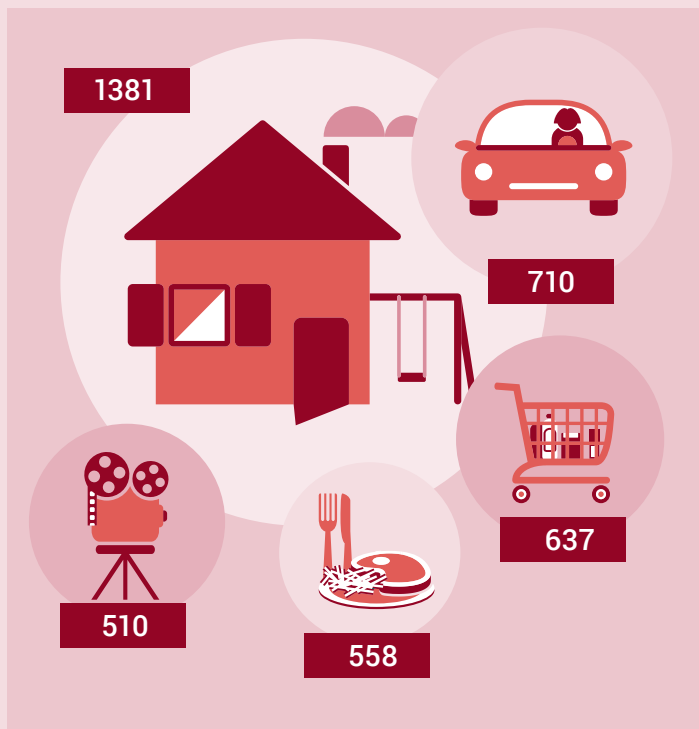

Figures from 2020 unless another year is specified

Satisfaction with current life

8.1%

of the population cannot afford a week's holiday every year

8.5% = 722 000

Persons affected by income poverty

4.2% = 158 000

Employed persons affected by income poverty

Selected household budget items, 2019
in CHF per month per household

Gender equality: paid employment