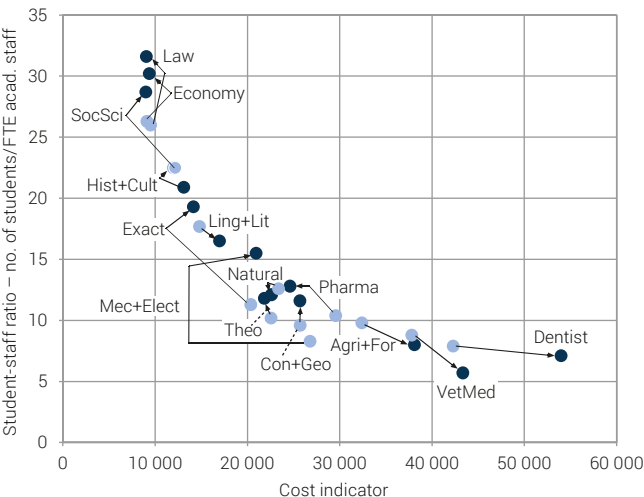

Fields of studies at UIT: Costs per student and student-to-staff ratio, 2012 and 2021

Annual comparison for basic training curriculum

Theology	Theo	natural sciences	Natural
linguistics and literature	Ling+Lit	dentistry	Dentist
history and cultural studies	Hist+Cult	veterinary medicine	VetMed
social sciences	SocSci	pharmacy	Pharma
economic sciences	Economy	Construction and Geodesy	Con+Geo
Law	Law	Mechanical and electrical engineering	Mec+Elect
exact sciences	Exact	agriculture and forestry	Agri+For

Note: As always, data on medicine and interdisciplinary subjects are excluded from calculation of the indicator.