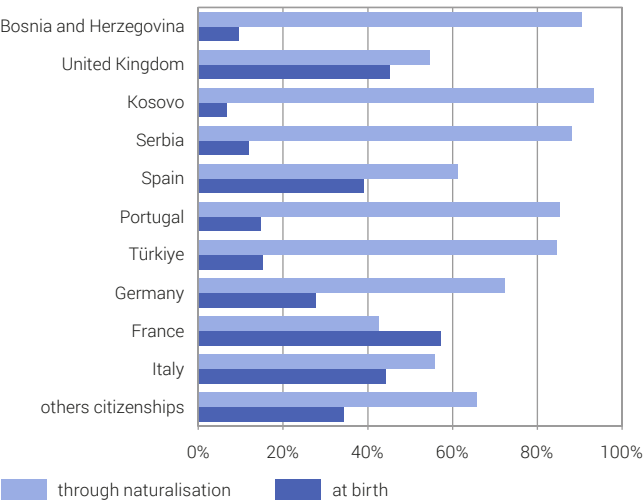

Permanent Swiss resident population aged 15 or over with dual citizenship, 2021

By acquisition of Swiss citizenship and the ten most frequent second citizenships

Permanent Swiss resident population aged 15 or over with dual citizenship, 2021

By acquisition of Swiss citizenship and the ten most frequent second citizenships