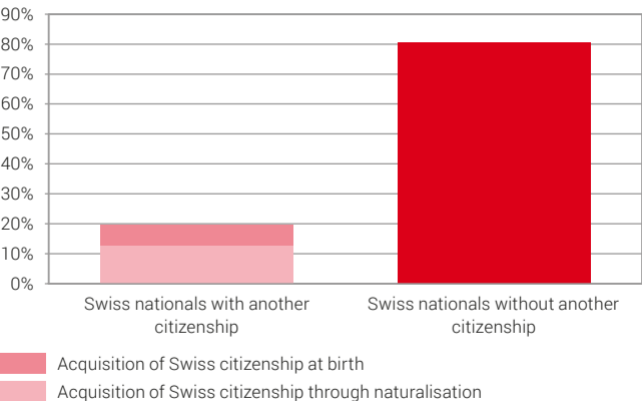

Permanent Swiss resident population aged 15 or over, 2021

By dual citizenship and acquisition of Swiss citizenship

Permanent Swiss resident population aged 15 or over, 2021

By dual citizenship and acquisition of Swiss citizenship