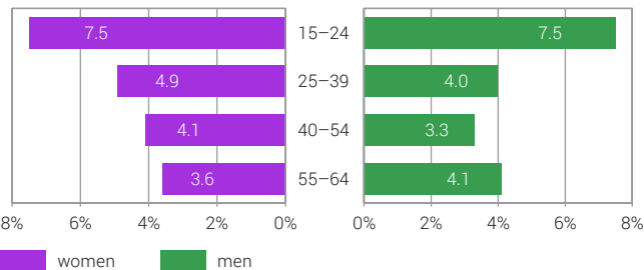

Unemployment rate as defined by ILO

By age groups, 2022

Development (permanent resident population aged 15 and over)