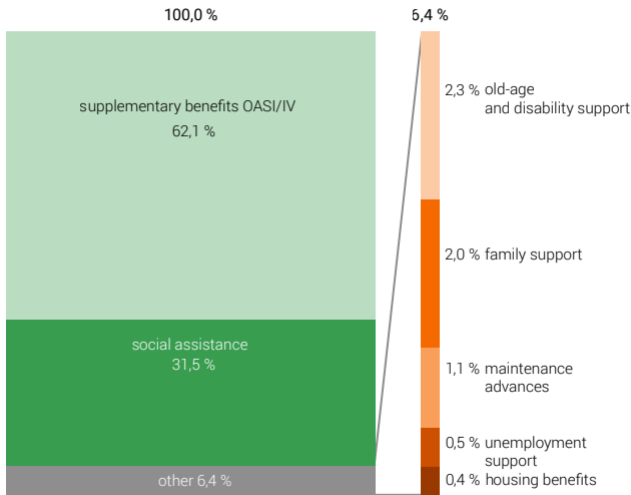

Net expenditure on means-tested social benefits for poverty reduction, 2021

Share of benefits

Data as on: 20.03.2023