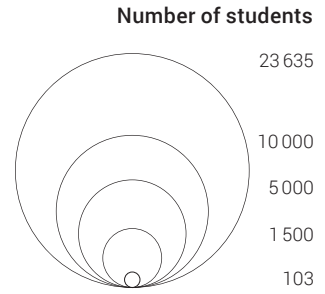

Situation and size of universities of applied sciences in Switzerland, 2022/23

Distribution of students by nationality and education place

- Swiss (CH: 73 664)
- Foreign students with swiss school education (CH: 6 489)
- Foreign students with foreign school education (CH: 11 833)

0 25 50 km

Spatial division: Cantons

Switzerland
 Number of students: 107 168
 of which other institutions of teacher education (not shown): 15 182