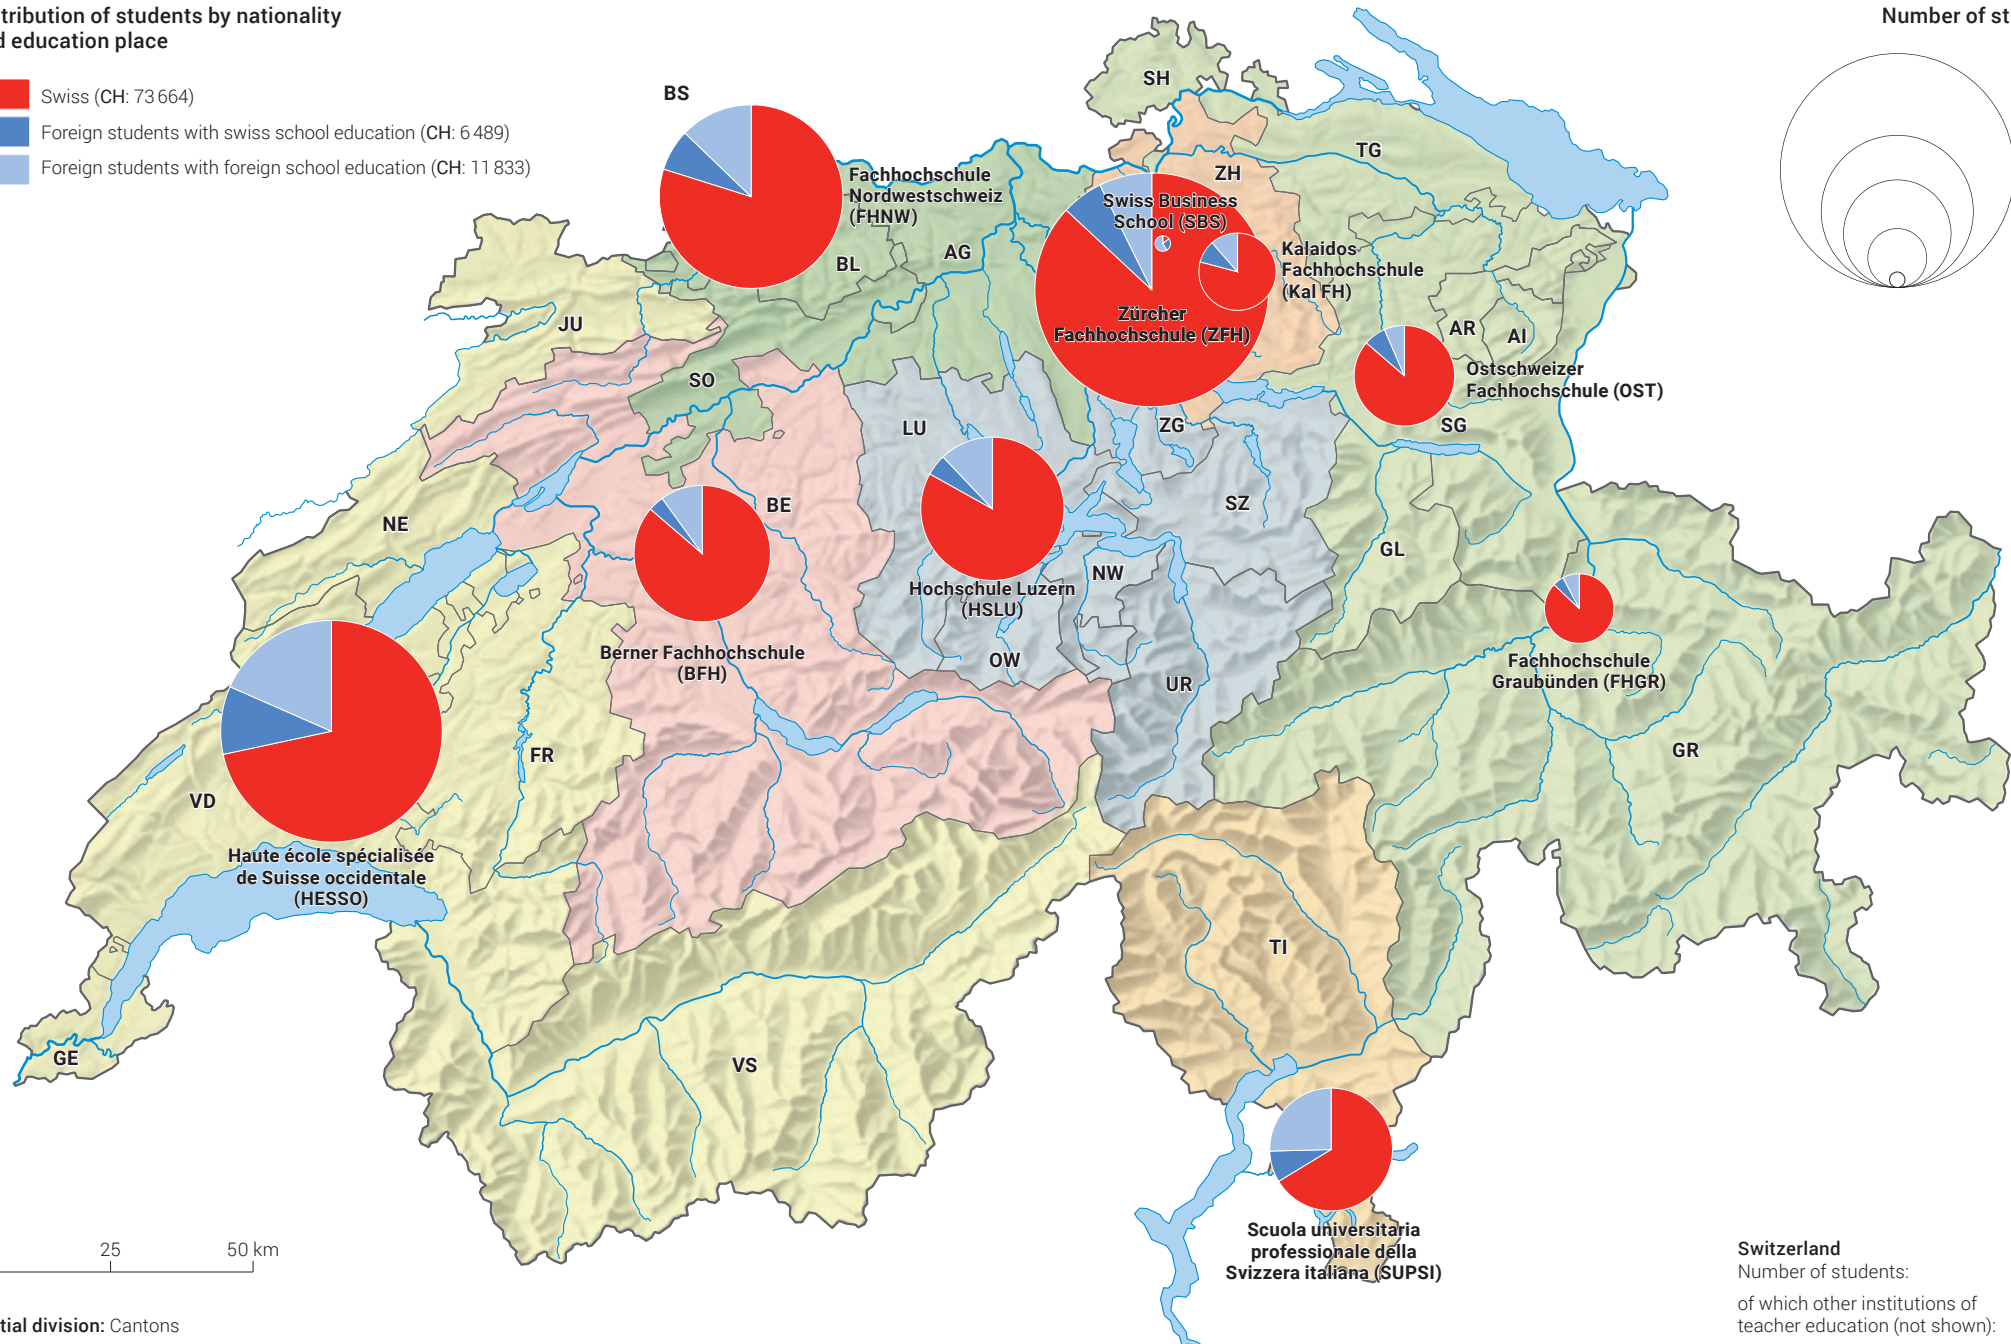

Situation and size of universities of applied sciences in Switzerland, 2022/23

Distribution of students by nationality and education place

- Swiss (CH: 73 664)
- Foreign students with swiss school education (CH: 6 489)
- Foreign students with foreign school education (CH: 11 833)

0 25 50 km

Spatial division: Cantons

Switzerland
 Number of students: 107 168
 of which other institutions of teacher education (not shown): 15 182