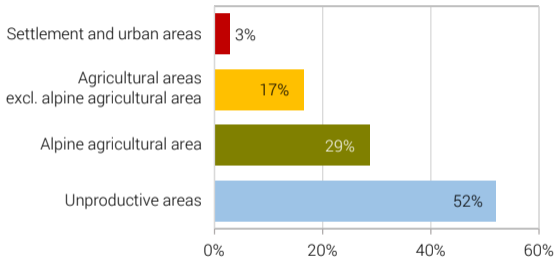

Newly created wooded areas (forest and woods) 1985–2018 by previous use

Total: 977 km² newly formed wooded areas (gross growth: clearing of existing wooded areas have not been deducted)