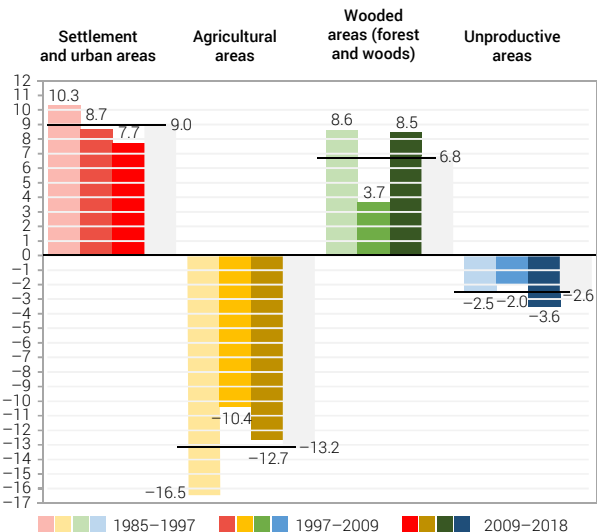

Change in land use in football pitches¹ per day

Increase and decrease by main category and observation period

¹ Pitch size according to Swiss Football Association: 105 x 68m (=7140 m²)