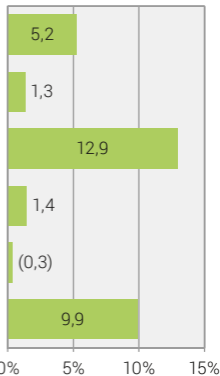

Involvement in informal voluntary work, 2016

As a percentage of resident population age 15 and older

Women

Men

(Figure): The result is based on fewer than 50 observations in the sample and should therefore be interpreted with great caution.