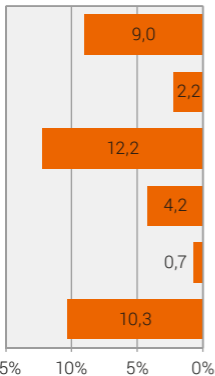

Involvement in informal voluntary work, 2016

As a percentage of resident population age 15 and older

Women

Men

(Figure): The result is based on fewer than 50 observations in the sample and should therefore be interpreted with great caution.