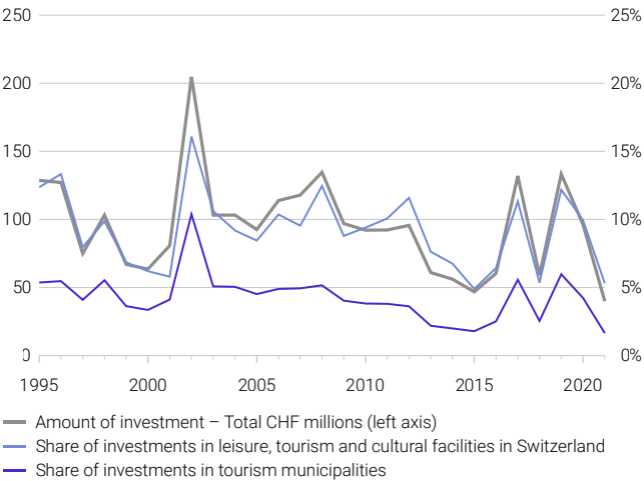

Leisure, tourism and cultural facilities: investments in tourism municipalities

— Amount of investment – Total CHF millions (left axis)
— Share of investments in leisure, tourism and cultural facilities in Switzerland
— Share of investments in tourism municipalities