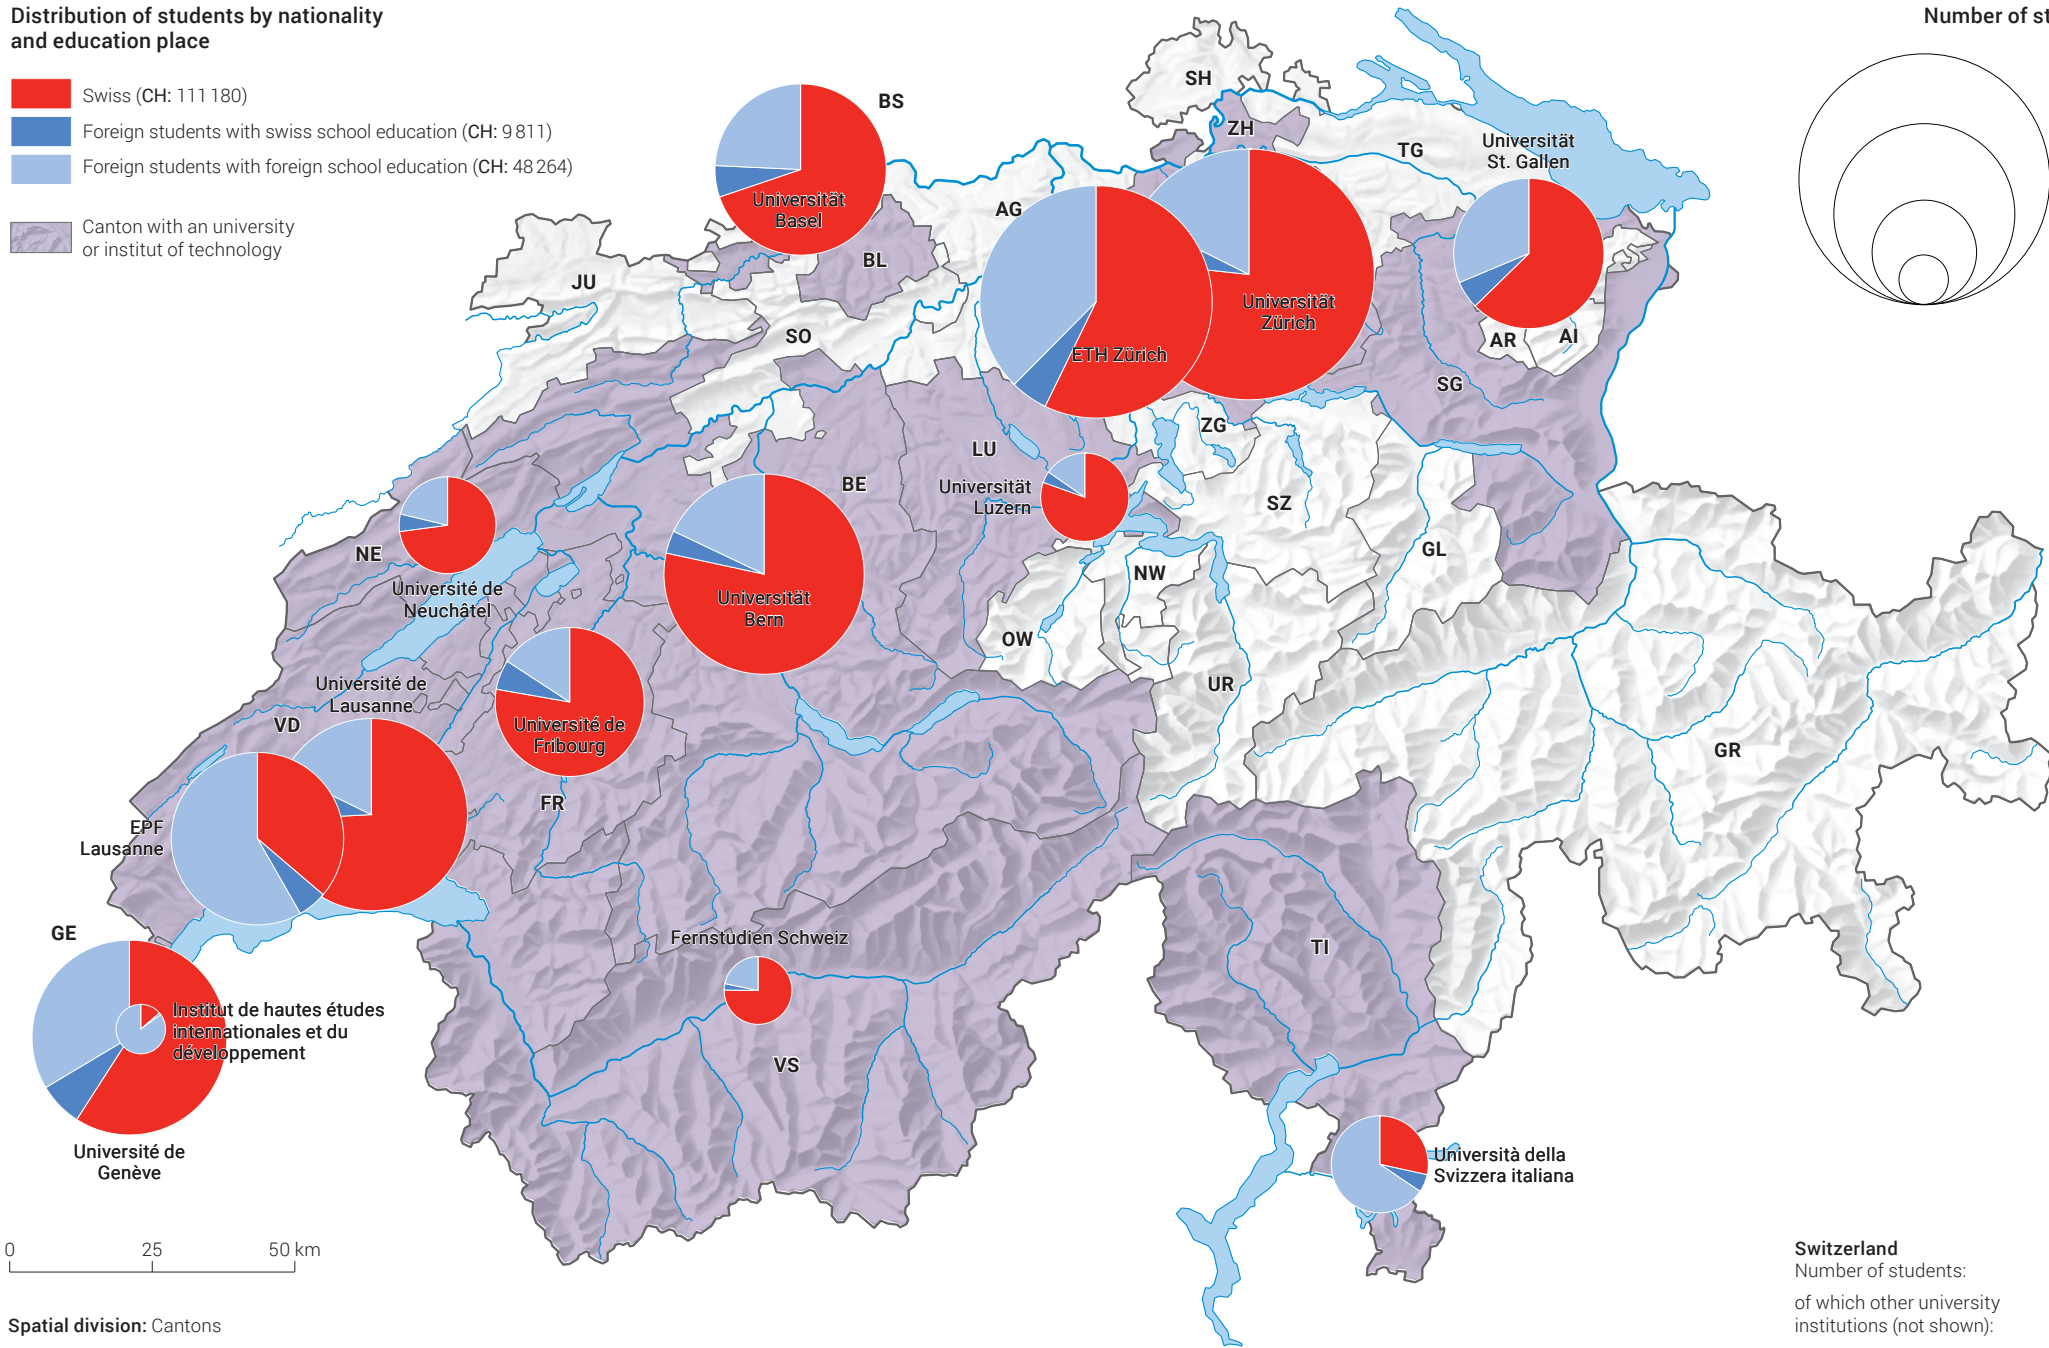

Situation and size of universities and institutes of technology in Switzerland, 2023/24

Distribution of students by nationality and education place

- Swiss (CH: 111 180)
- Foreign students with swiss school education (CH: 9811)
- Foreign students with foreign school education (CH: 48264)
- Canton with an university or institut of technology

0 25 50 km

Spatial division: Cantons