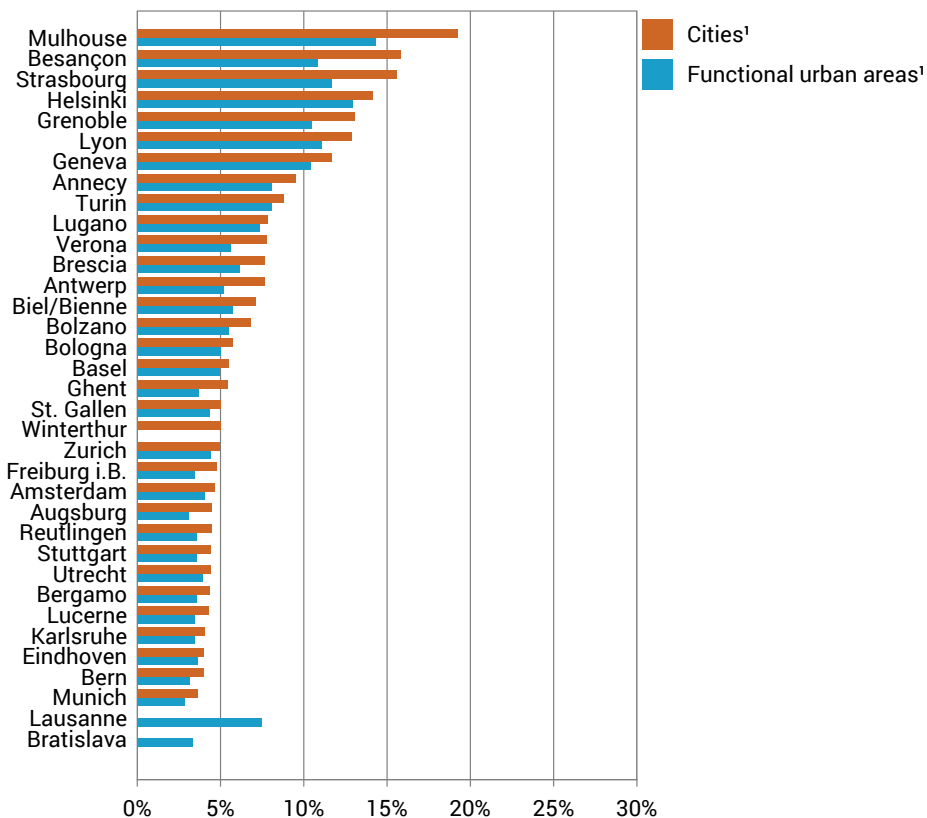

# Unemployment rate, 2020

Share of ILO unemployed in the economically active population

<sup>1</sup> as defined by Eurostat, Basel and Geneva: national perimeters

Swiss cities: Pooled data 2017-21. Estimates from a sample to be interpreted with caution.