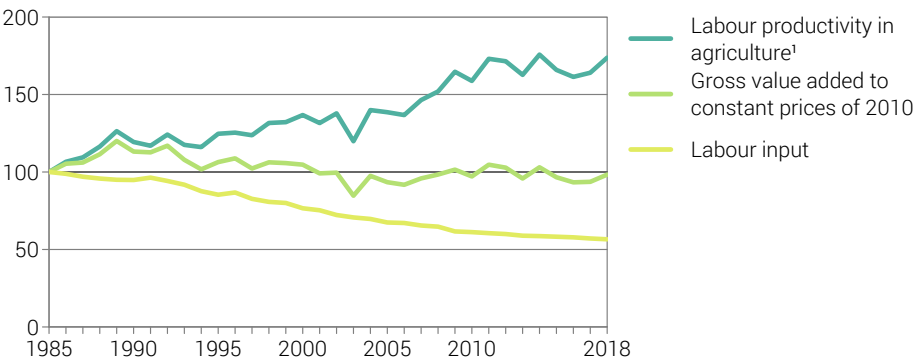

Labour productivity in agriculture

Index 1985 = 100

¹ Gross value added to constant prices of 2010 per annual work unit (AWU)
1985–2015: definitive, 2016: semi definitive, 2017: provisional, 2018: estimate