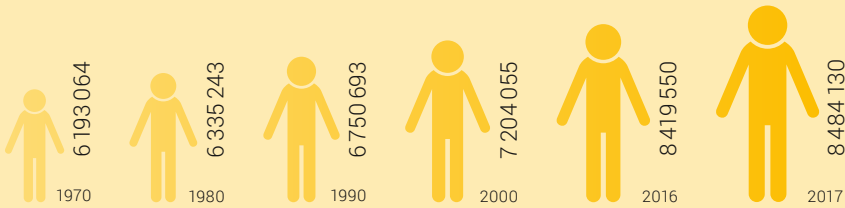

Figures from 2017 unless another year is specified

8.5 m

Permanent resident population

40 599

Marriages

789

Registered partnerships

15 906

Divorces

183

Dissolved partnerships

1 095 000

Family households with children under 25

Life expectancy
at 65

♀ 22.5 years

♂ 19.7 years

Net migration

41%

of persons aged 15 or over
usually speak more
than one language