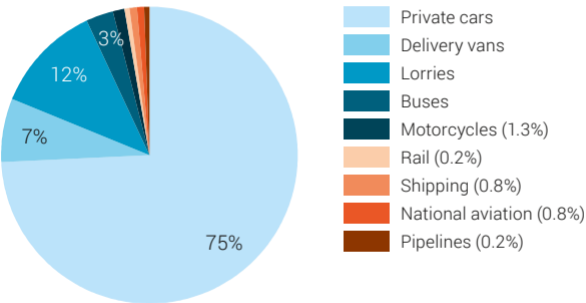

CO₂ emissions from transport by means of transport, 2017

Without international aviation

Total: 14.8 million tonnes