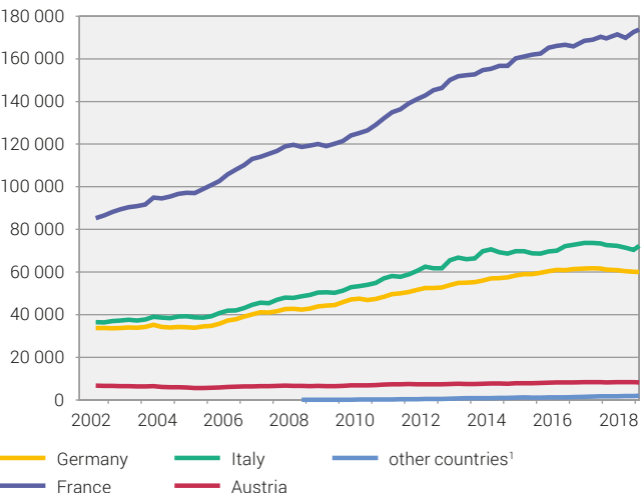

Foreign cross-border commuters by country of residence

¹ incl. Principality of Liechtenstein: 484 people in 1st Quarter 2019